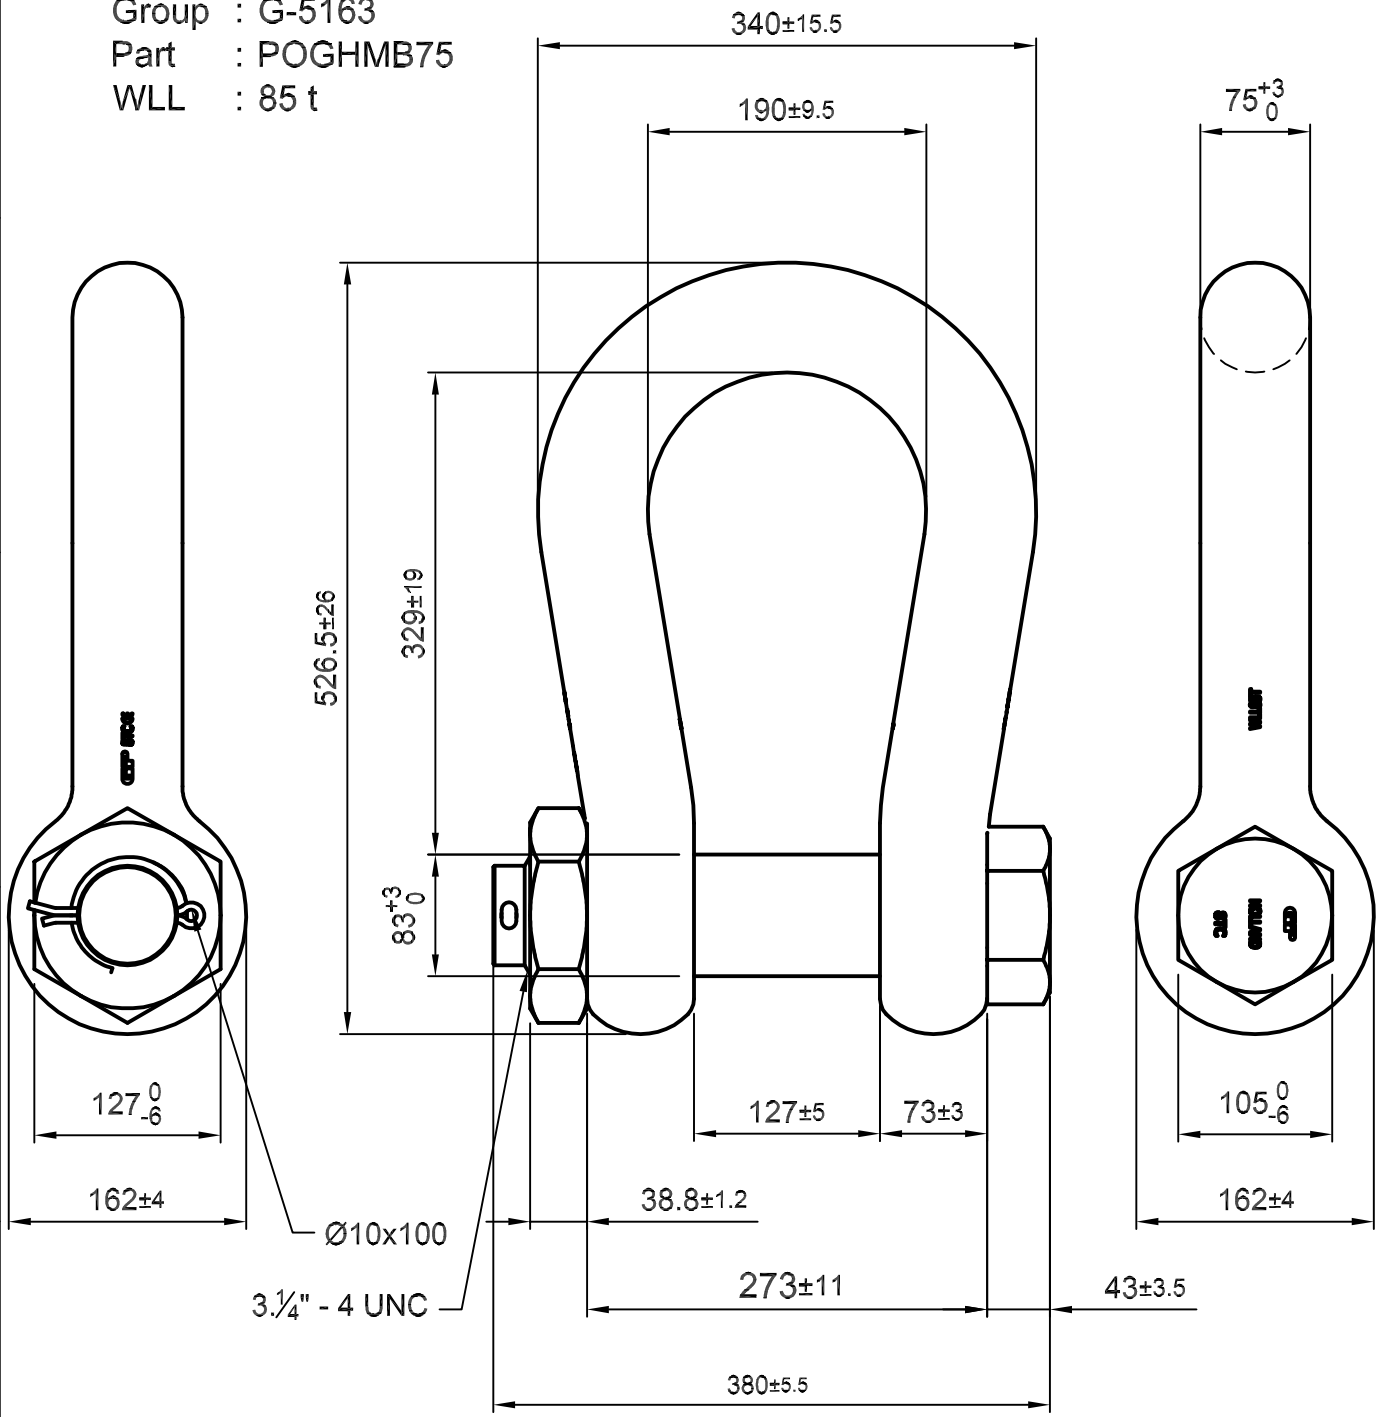

Green Pin® Polar Shackles

Group : G-5163

Part : POGHMB75

WLL : 85 t

A

B

C

D

E

A

B

C

D

E

We reserve the right to make amendments on specifications in this drawing without prior notification.

Rev.	Description	Date	Drawn
0	First Issue	31-07-09	H.T.