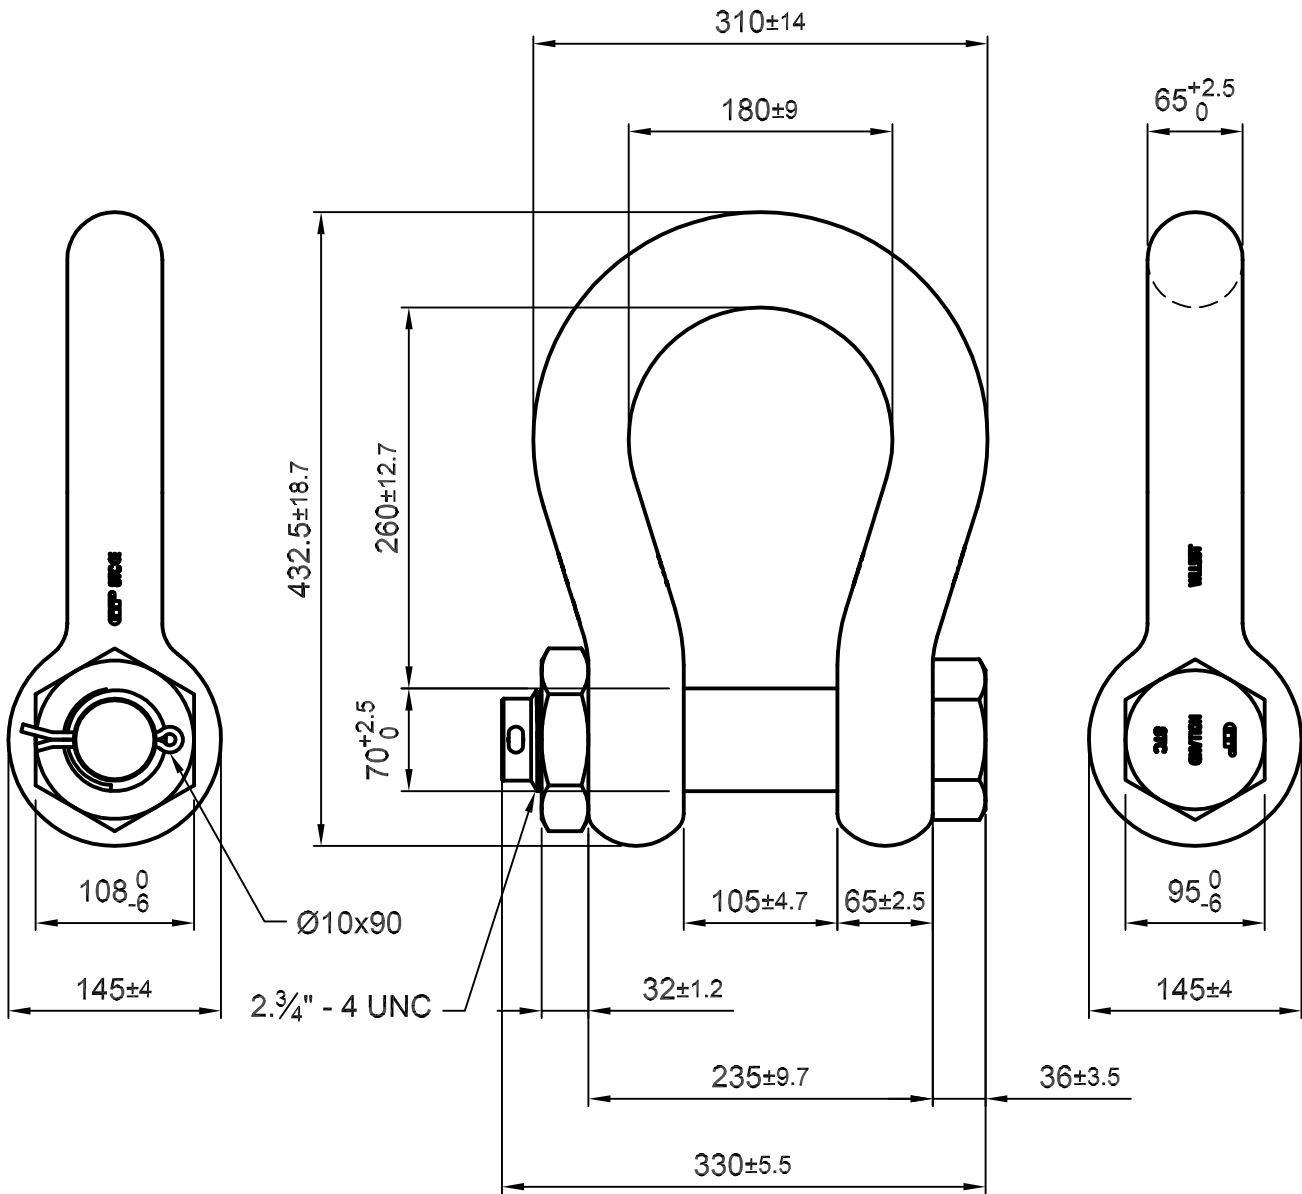

Green Pin® Polar Shackles

Group : G-5163

Part : POGHMB65

WLL : 55 t

A

A

B

B

C

C

D

D

E

E

F

F