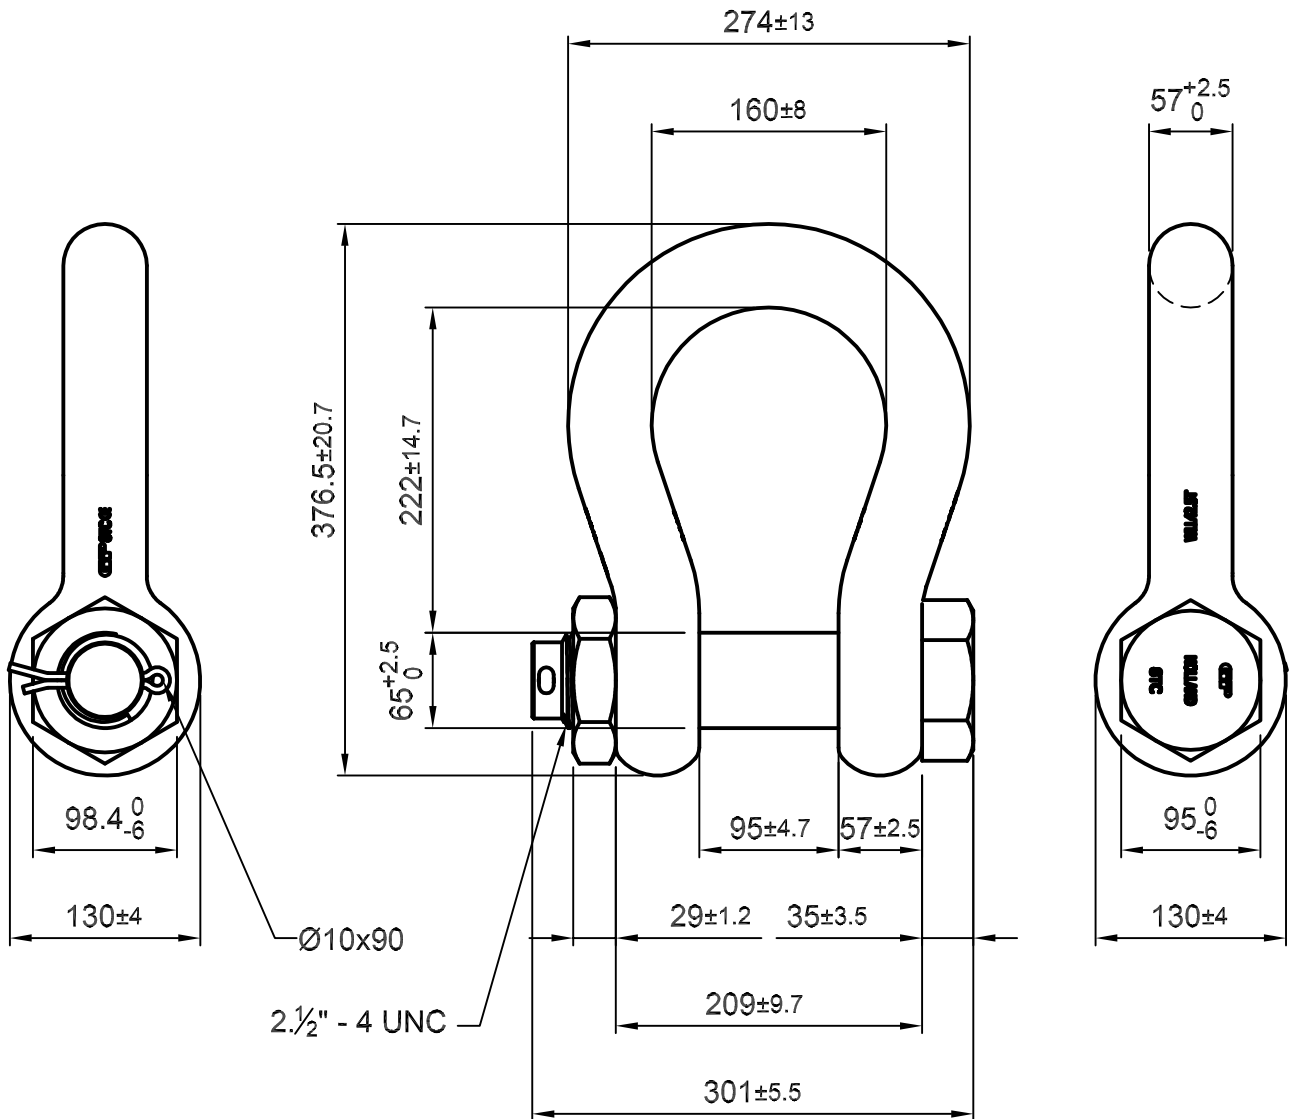

Green Pin® Polar Shackles

Group : G-5163

Part : POGHMB57

WLL : 42.5 t

We reserve the right to make amendments on specifications in this drawing without prior notification.

P.O. Box 57, 3360 AB Sliedrecht
 (The Netherlands)
 Industrieweg 6, 3381 HJ Sliedrecht
 Tel. 0184-413300 Fax. 0184-413101

Title **Green Pin® Polar Shackles**
bow shackles with safety bolt

Remark
 G-5163
 POGHMB57

Format	A4	
Scale	1:5	
Drawing number	5111	Rev.
		0