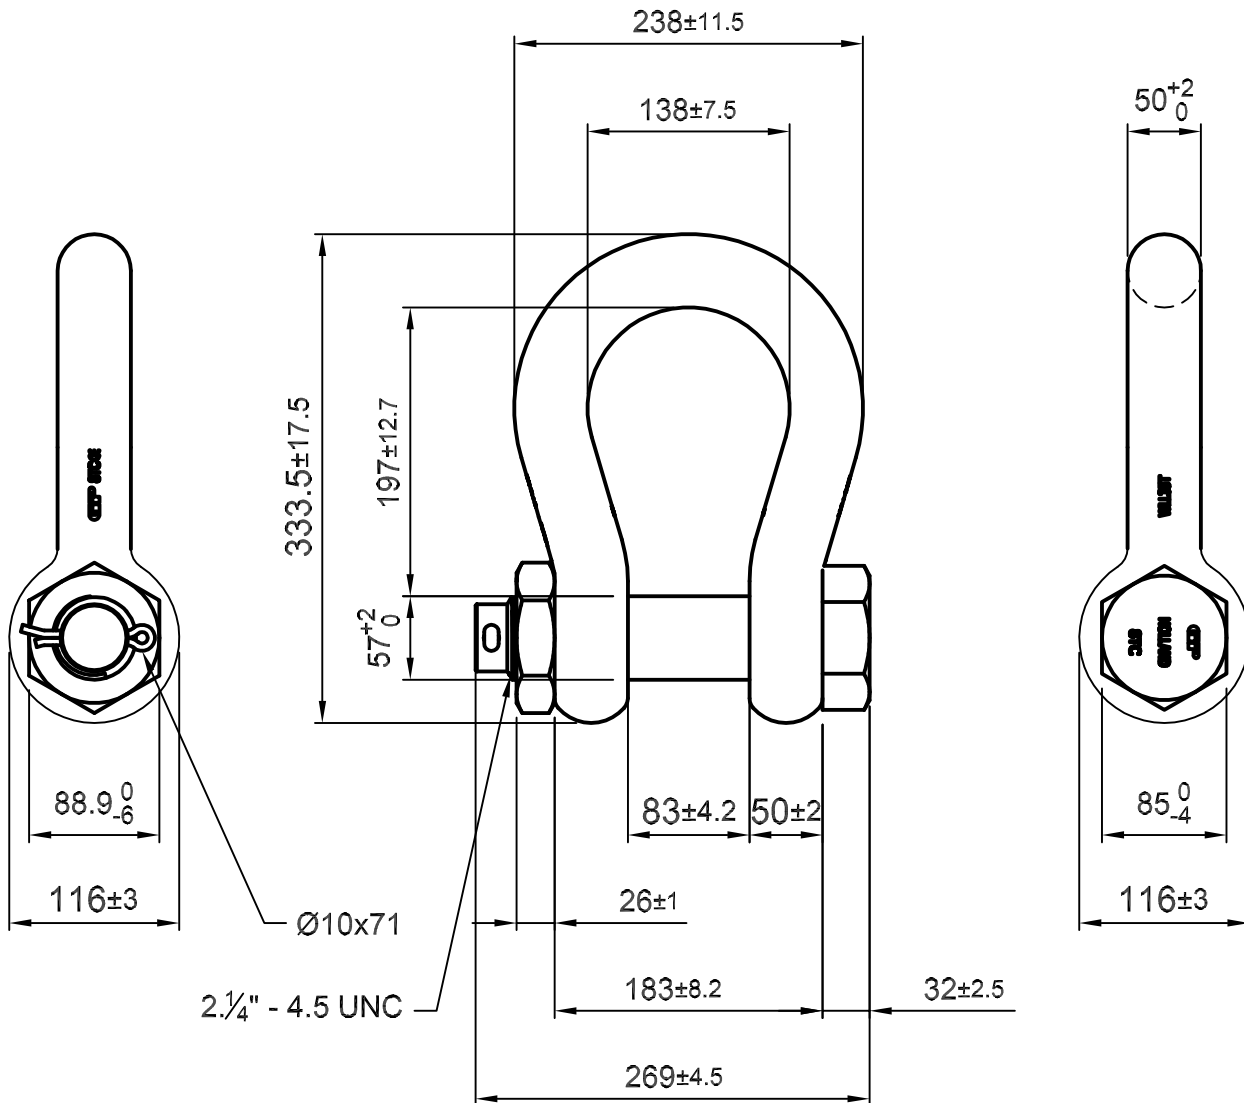

Green Pin® Polar Shackles

Group : G-5163

Part : POGHMB50

WLL : 35 t

We reserve the right to make amendments on specifications in this drawing without prior notification.

Rev.	Description	Date	Drawn
0	First Issue	31-07-09	H.T.

Format	A4	
Scale	1:5	
Drawing number	5110	Rev.
		0