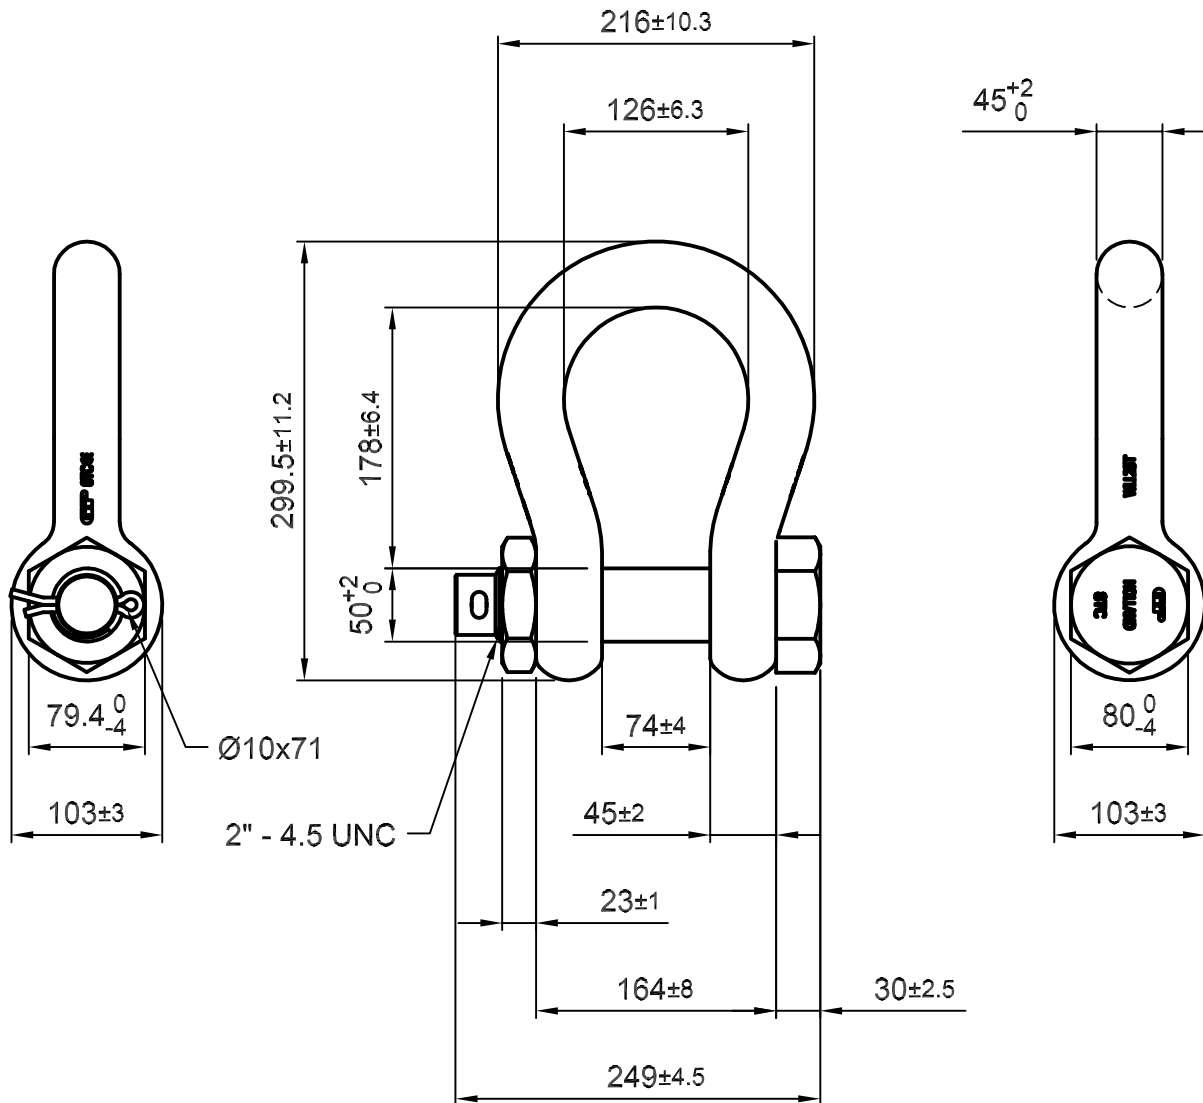

Green Pin® Polar Shackles

Group : G-5163

Part : POGHMB45

WLL : 25 t

We reserve the right to make amendments on specifications in this drawing without prior notification.

P.O. Box 57, 3360 AB Sliedrecht
(The Netherlands)
Industrieweg 6, 3361 HJ Sliedrecht
Tel. 0184-413300 Fax. 0184-413101

Title **Green Pin® Polar Shackles
bow shackles with safety bolt**

Remark
G-5163
POGHMB45

| | | | |
|----------------|------|--|-----------|
| Format | A4 | | Rev. 0 |
| Scale | 1:5 | | |
| Drawing number | 5109 | | |