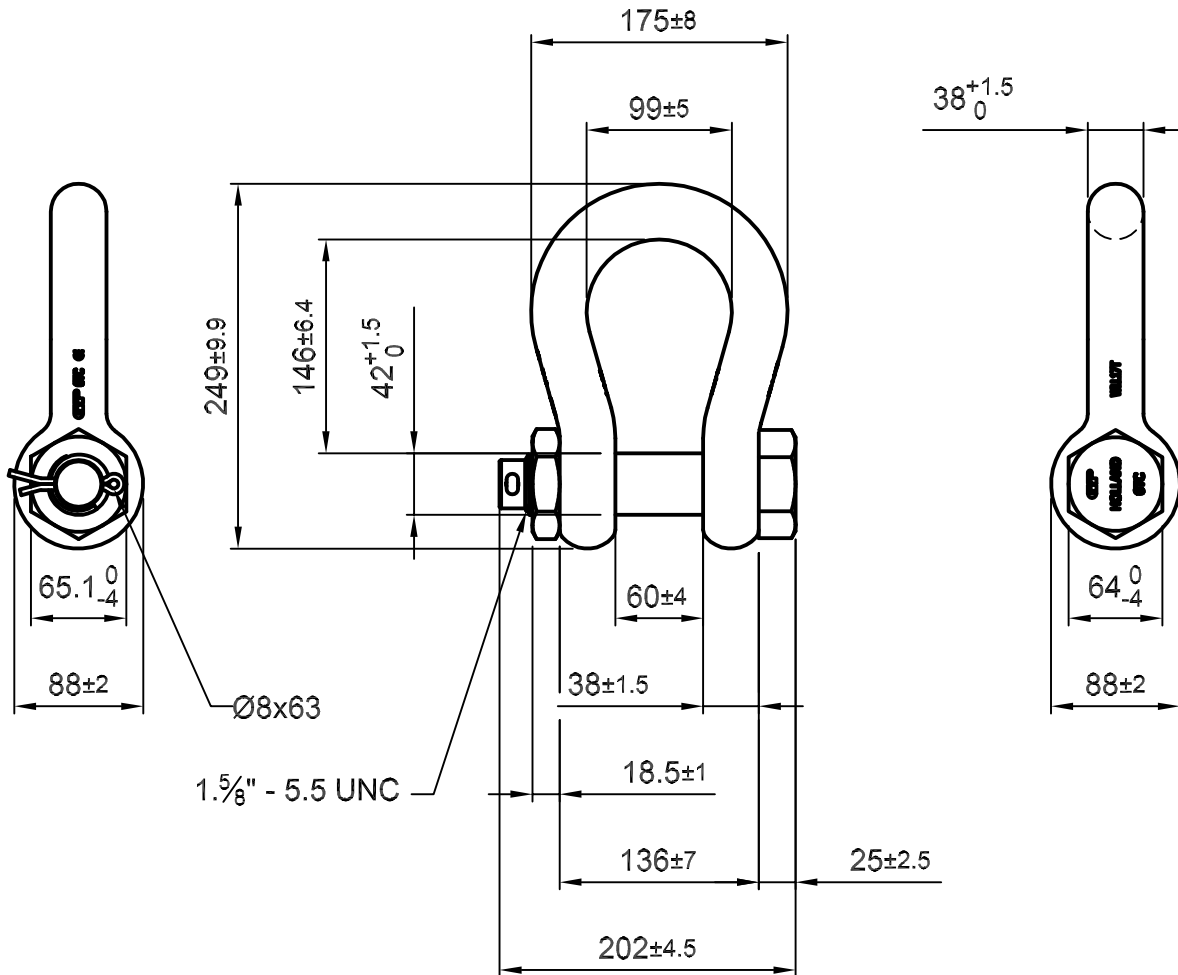

Green Pin® Polar Shackles

Group : G-5163

Part : POGHMB38

WLL : 17 t

We reserve the right to make amendments on specifications in this drawing without prior notification.

P.O. Box 57, 3360 AB Sliedrecht
(The Netherlands)
Industrieweg 6, 3381 HJ Sliedrecht
Tel. 0184-413300 Fax. 0184-413101

Title **Green Pin® Polar Shackles
bow shackles with safety bolt**

Remark
G-5163
POGHMB38

Format	A4	
Scale	1:5	
Drawing number	5108	Rev.
		0