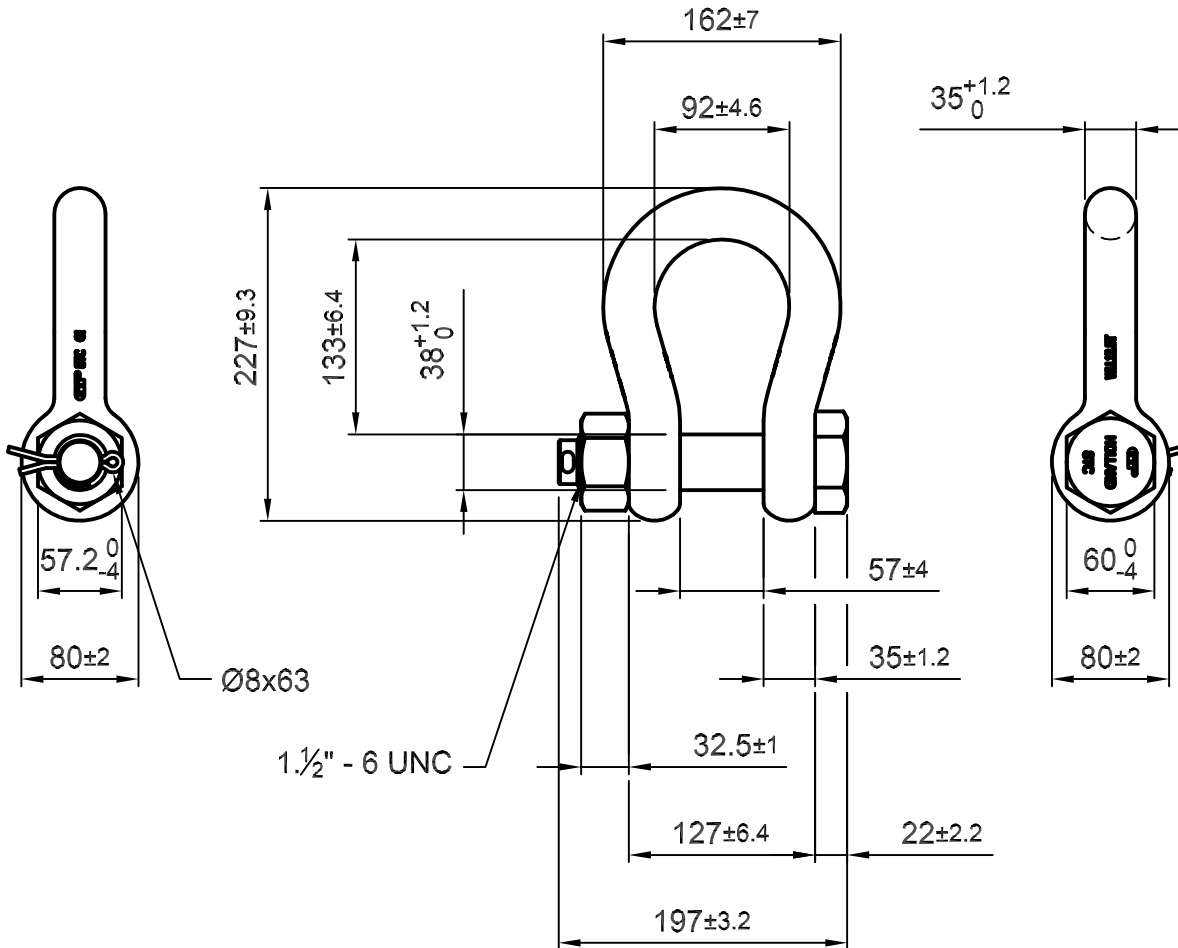

Green Pin® Polar Shackles

Group : G-5163

Part : POGHMB35

WLL : 13.5 t

We reserve the right to make amendments on specifications in this drawing without prior notification.

P.O. Box 57, 3360 AB Sliedrecht
(The Netherlands)
Industrieweg 6, 3361 HJ Sliedrecht
Tel. 0184-413300 Fax. 0184-413101

Title **Green Pin® Polar Shackles
bow shackles with safety bolt**

Remark
G-5163
POGHMB35

| | | |
|----------------|------|------|
| Format | A4 | |
| Scale | 1:5 | |
| Drawing number | 5107 | Rev. |
| | | 0 |