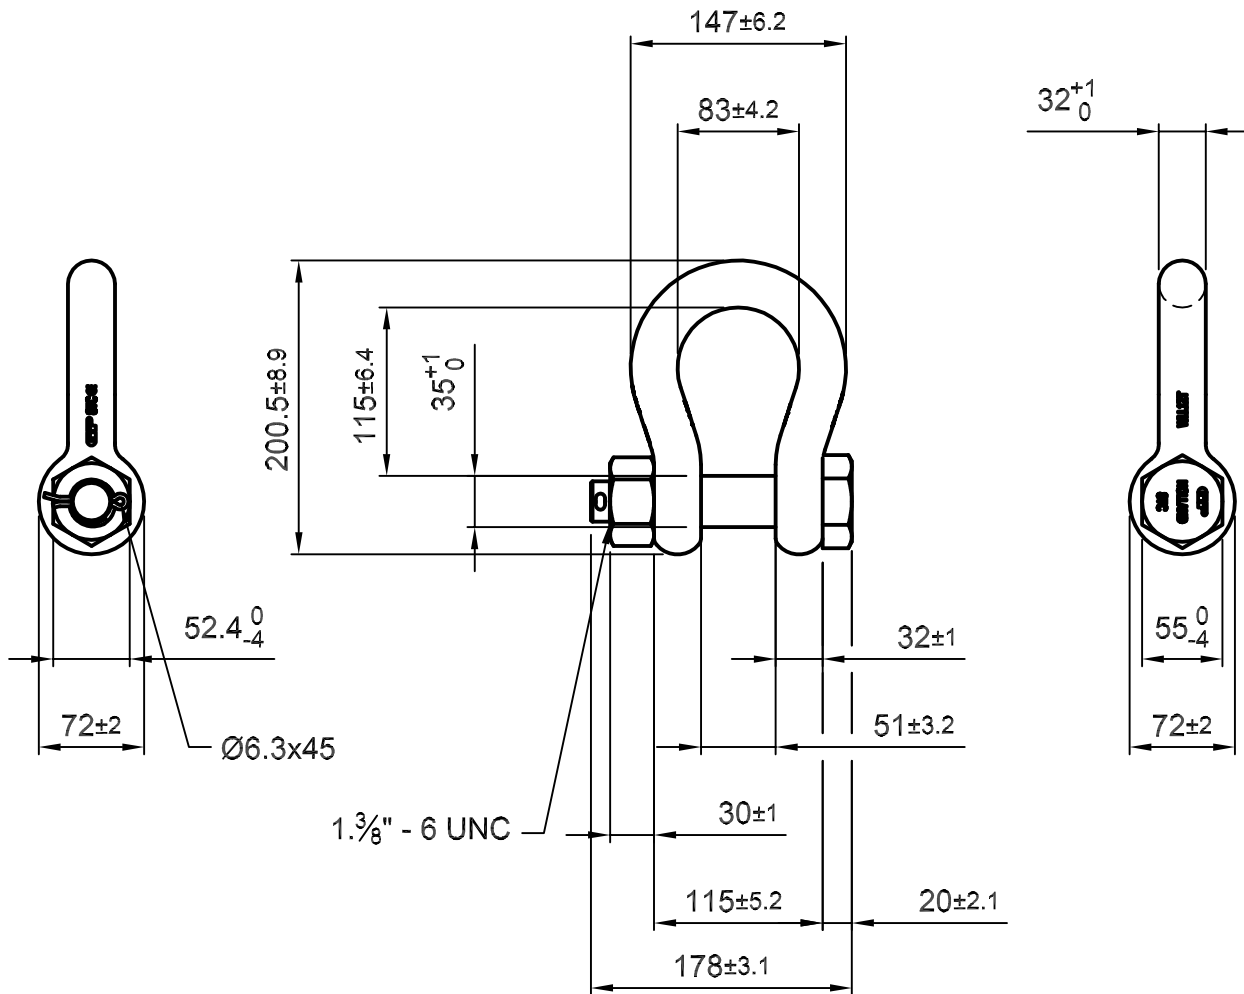

Green Pin® Polar Shackles

Group : G-5163

Part : POGHMB32

WLL : 12 t

We reserve the right to make amendments on specifications in this drawing without prior notification.

P.O. Box 57, 3360 AB Sliedrecht
(The Netherlands)
Industrieweg 6, 3381 HJ Sliedrecht
Tel. 0184-413300 Fax. 0184-413101

Title **Green Pin® Polar Shackles
bow shackles with safety bolt**

Remark
G-5163
POGHMB32

Format	A4	
Scale	1:5	
Drawing number	5106	Rev.
		0