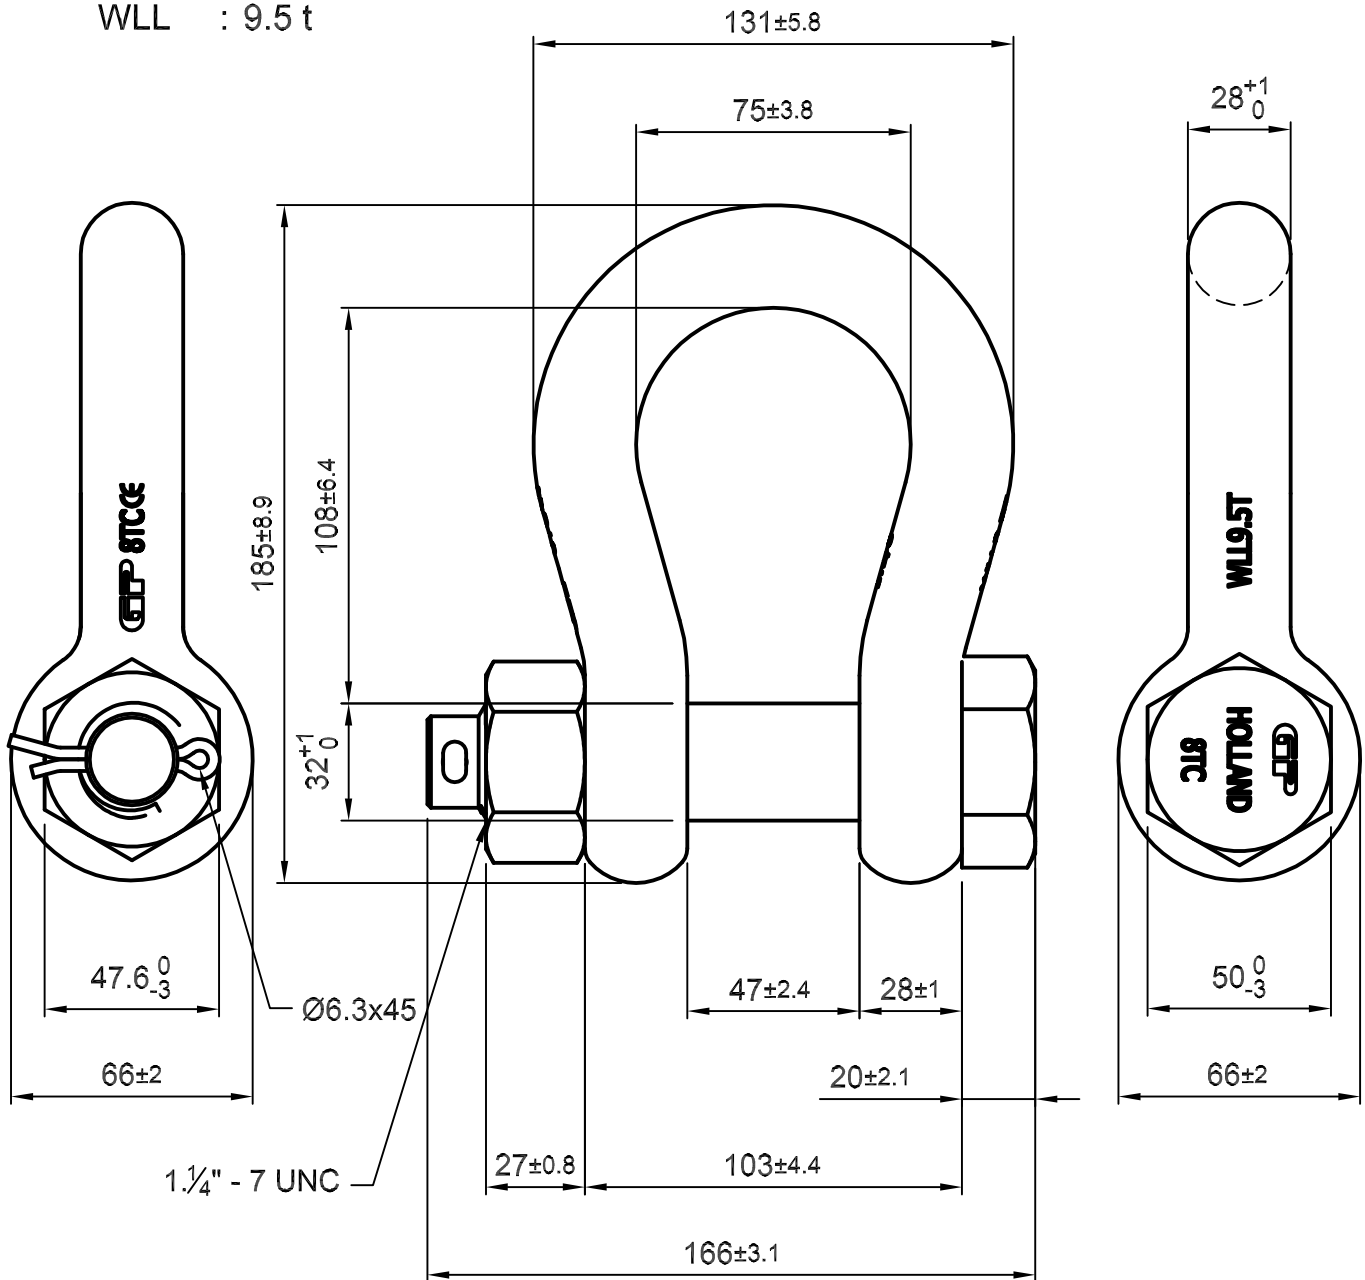

Green Pin® Polar Shackles

Group : G-5163

Part : POGHMB28

WLL : 9.5 t

We reserve the right to make amendments on specifications in this drawing without prior notification.

P.O. Box 57, 3360 AB Sliedrecht
(The Netherlands)
Industrieweg 6, 3361 HJ Sliedrecht
Tel. 0184-413300 Fax. 0184-413101

Title **Green Pin® Polar Shackles
bow shackles with safety bolt**

Remark
G-5163
POGHMB28

Format	A4		
Scale	1:2		
Drawing number	5105	Rev.	0