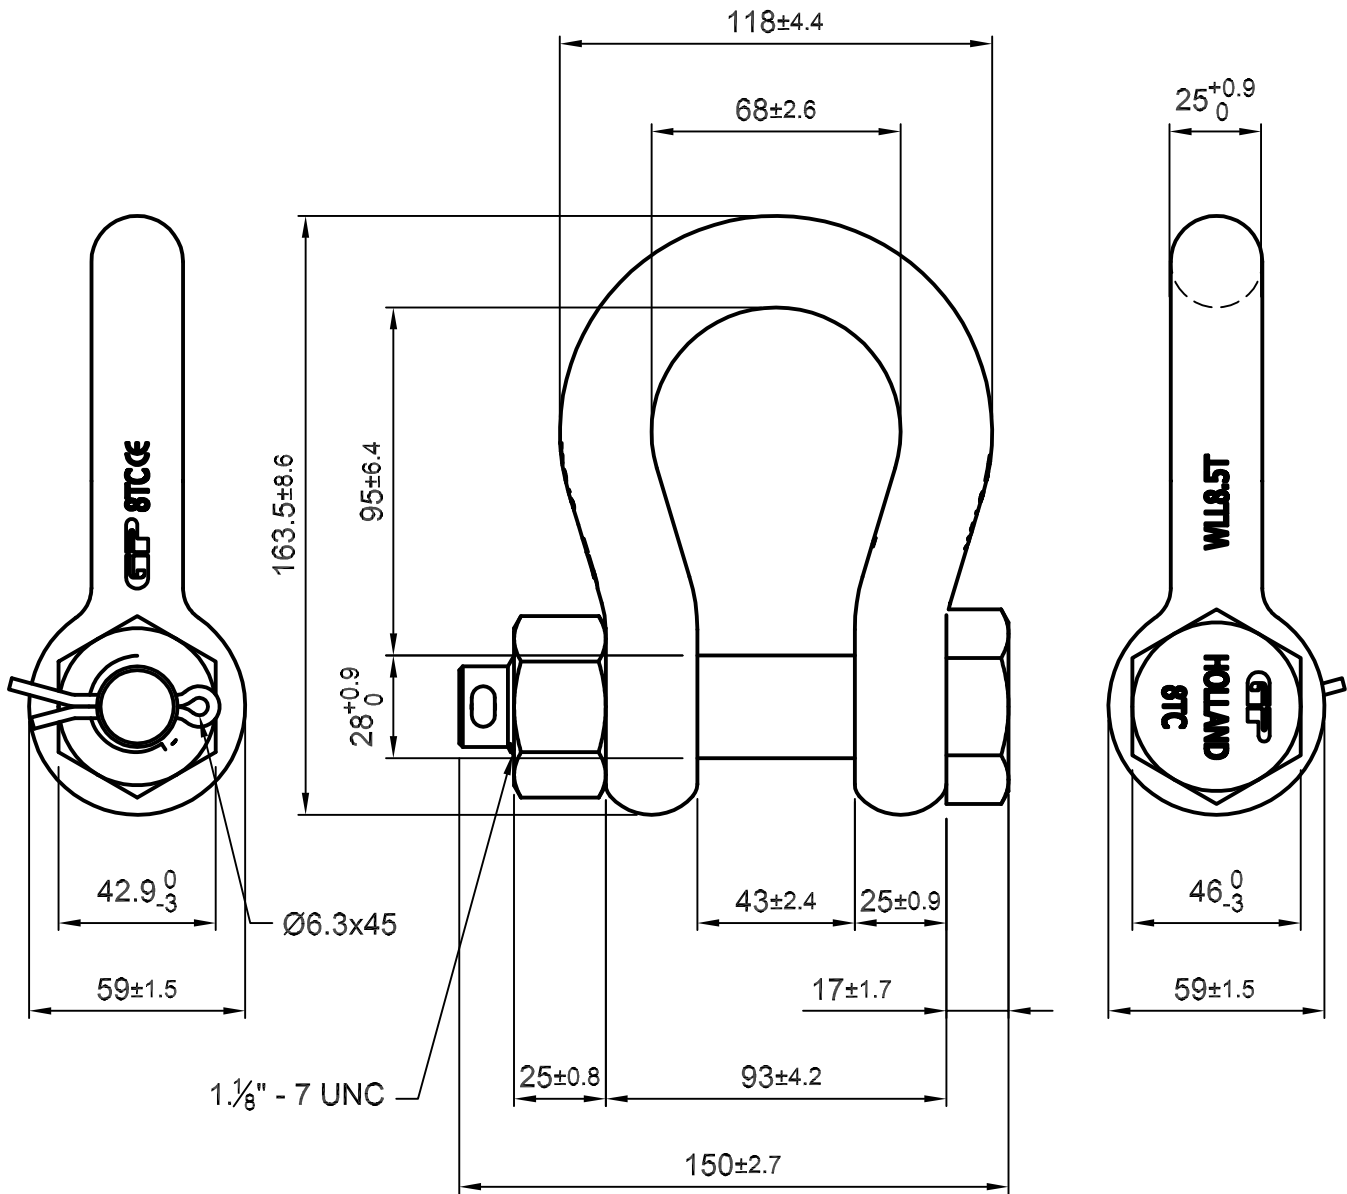

Green Pin® Polar Shackles

Group : G-5163

Part : POGHMB25

WLL : 8.5 t

We reserve the right to make amendments on specifications in this drawing without prior notification.

Rev.	Description	Date	Drawn
0	First Issue	31-07-09	H.T.

Format	A4	
Scale	1:2	
Drawing number	5104	Rev.
		0