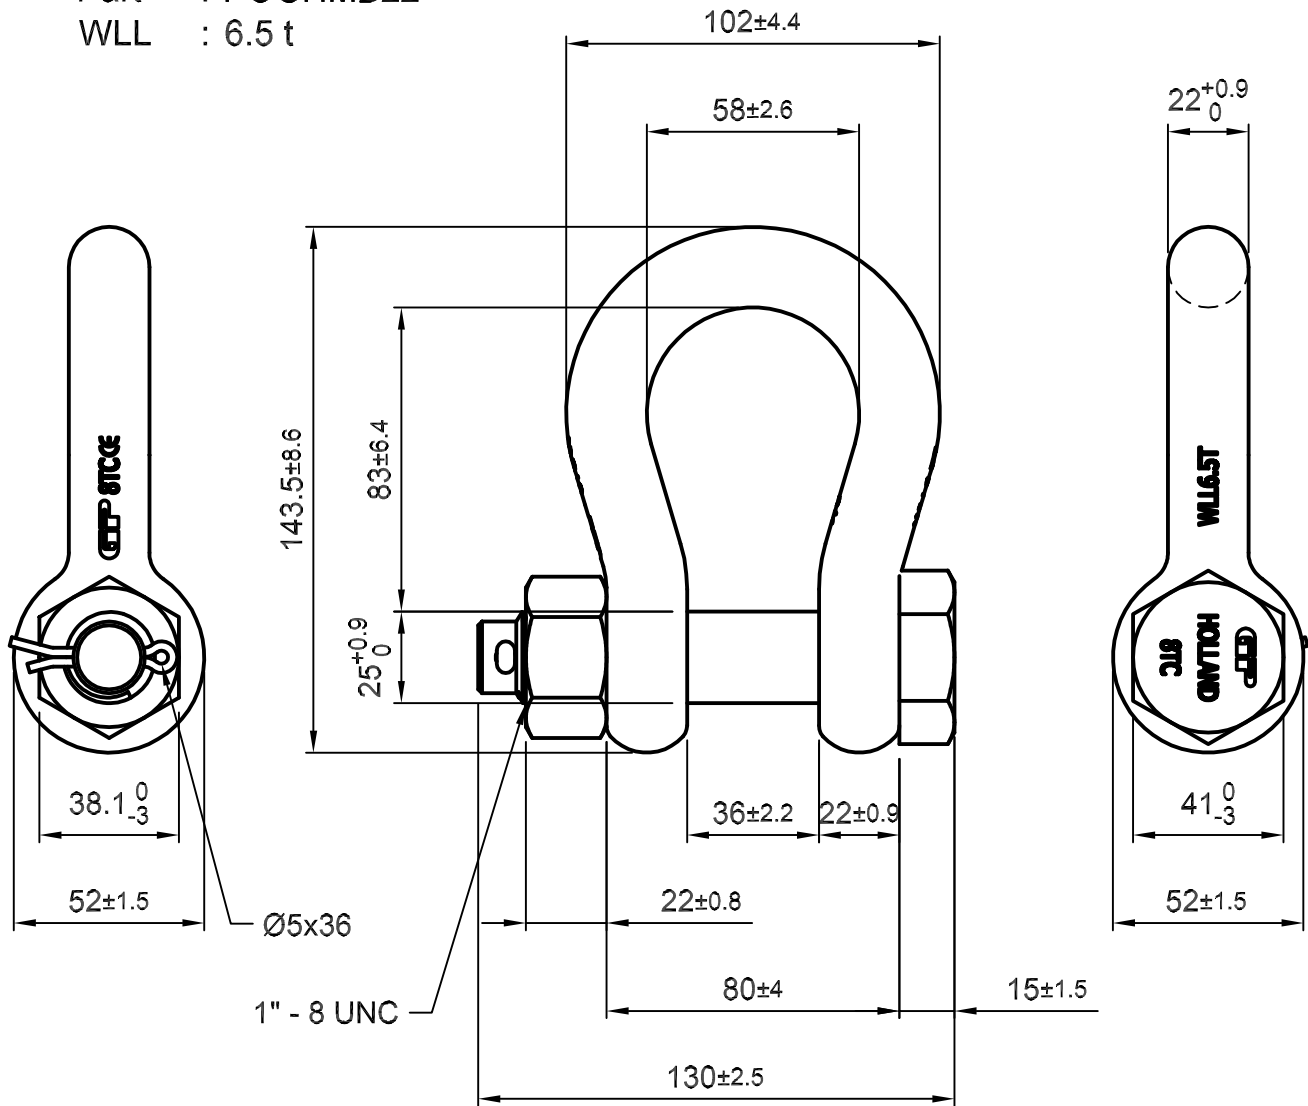

Green Pin® Polar Shackles

Group : G-5163

Part : POGHMB22

WLL : 6.5 t

We reserve the right to make amendments on specifications in this drawing without prior notification.

P.O. Box 57, 3360 AB Sliedrecht
(The Netherlands)
Industrieweg 6, 3381 HJ Sliedrecht
Tel. 0184-413300 Fax. 0184-413101

Title **Green Pin® Polar Shackles
bow shackles with safety bolt**

Remark
G-5163
POGHMB22

Format	A4		
Scale	1:2		
Drawing number	5103	Rev.	0