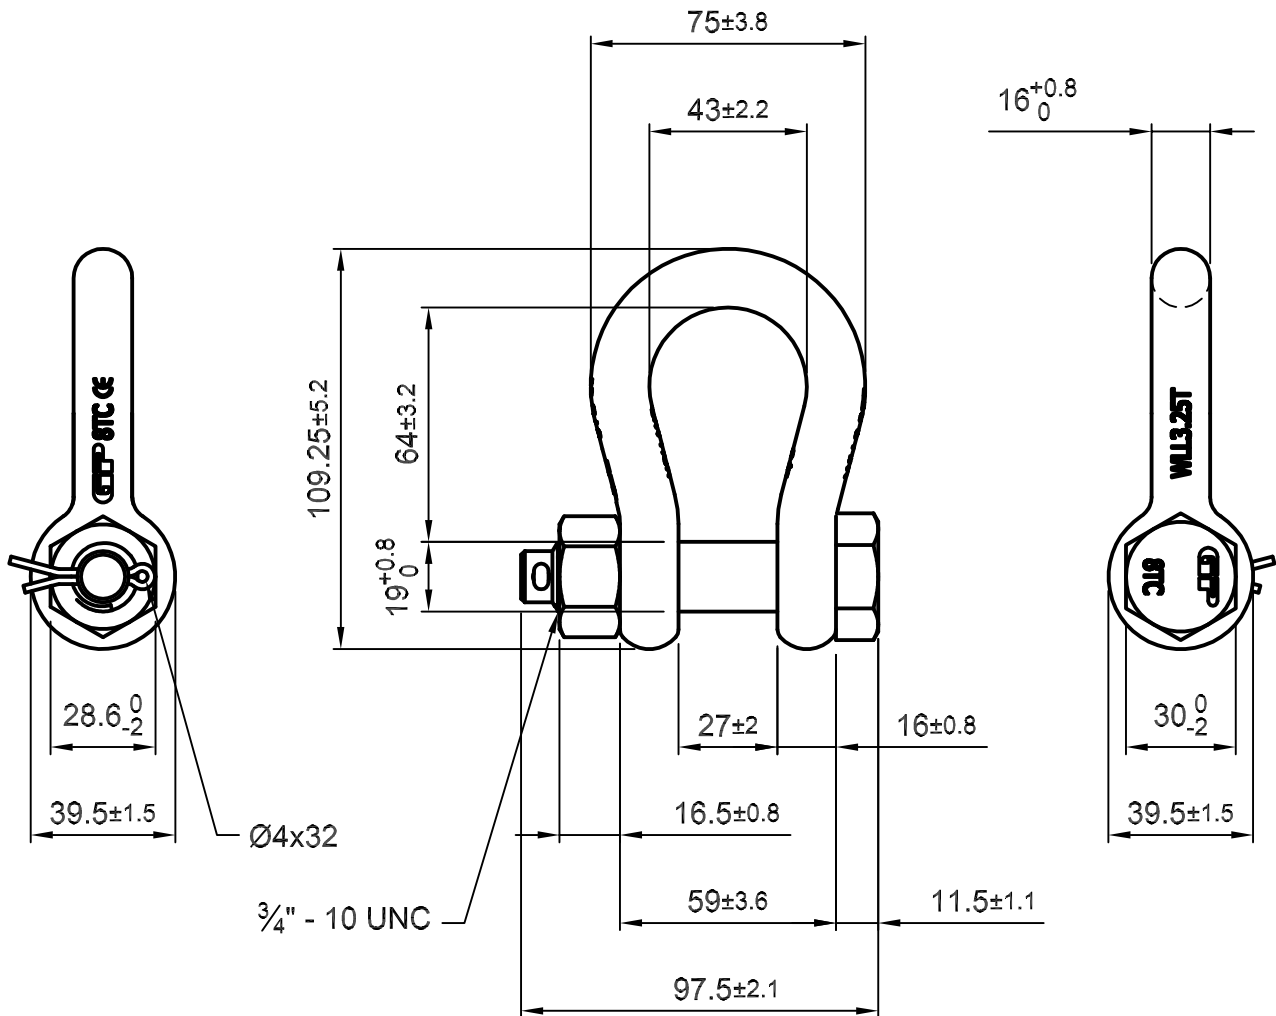

Green Pin® Polar Shackles

Group : G-5163

Part : POGHMB16

WLL : 3.25 t

We reserve the right to make amendments on specifications in this drawing without prior notification.

P.O. Box 57, 3360 AB Sliedrecht  
(The Netherlands)  
Industrieweg 6, 3361 HJ Sliedrecht  
Tel. 0184-413300 Fax. 0184-413101

Title **Green Pin® Polar Shackles  
bow shackles with safety bolt**

Remark  
G-5163  
POGHMB16

Format	A4	
Scale	1:2	
Drawing number	5101	Rev.
		0