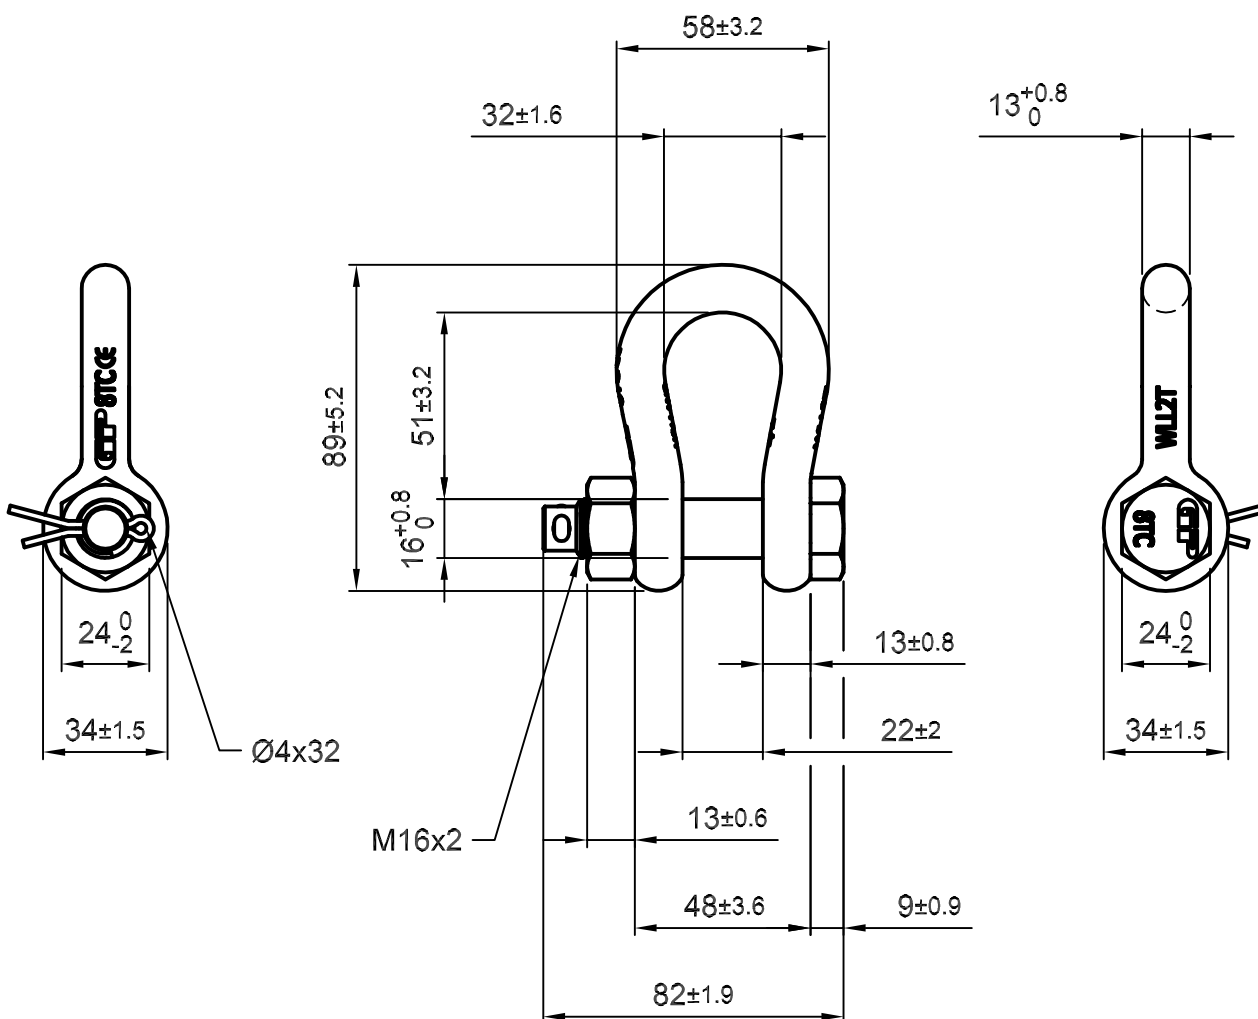

Green Pin® Polar Shackles

Group : G-5163

Part : POGHMB13

WLL : 2 t

We reserve the right to make amendments on specifications in this drawing without prior notification.

VAN BEEST

P.O. Box 57, 3360 AB Sliedrecht
(The Netherlands)
Industrieweg 6, 3381 HJ Sliedrecht
Tel. 0184-413300 Fax. 0184-413101

Title **Green Pin® Polar Shackles
bow shackles with safety bolt**

Remark
G-5163
POGHMB13

Format	A4	
Scale	1:2	
Drawing number	5100	Rev. 0